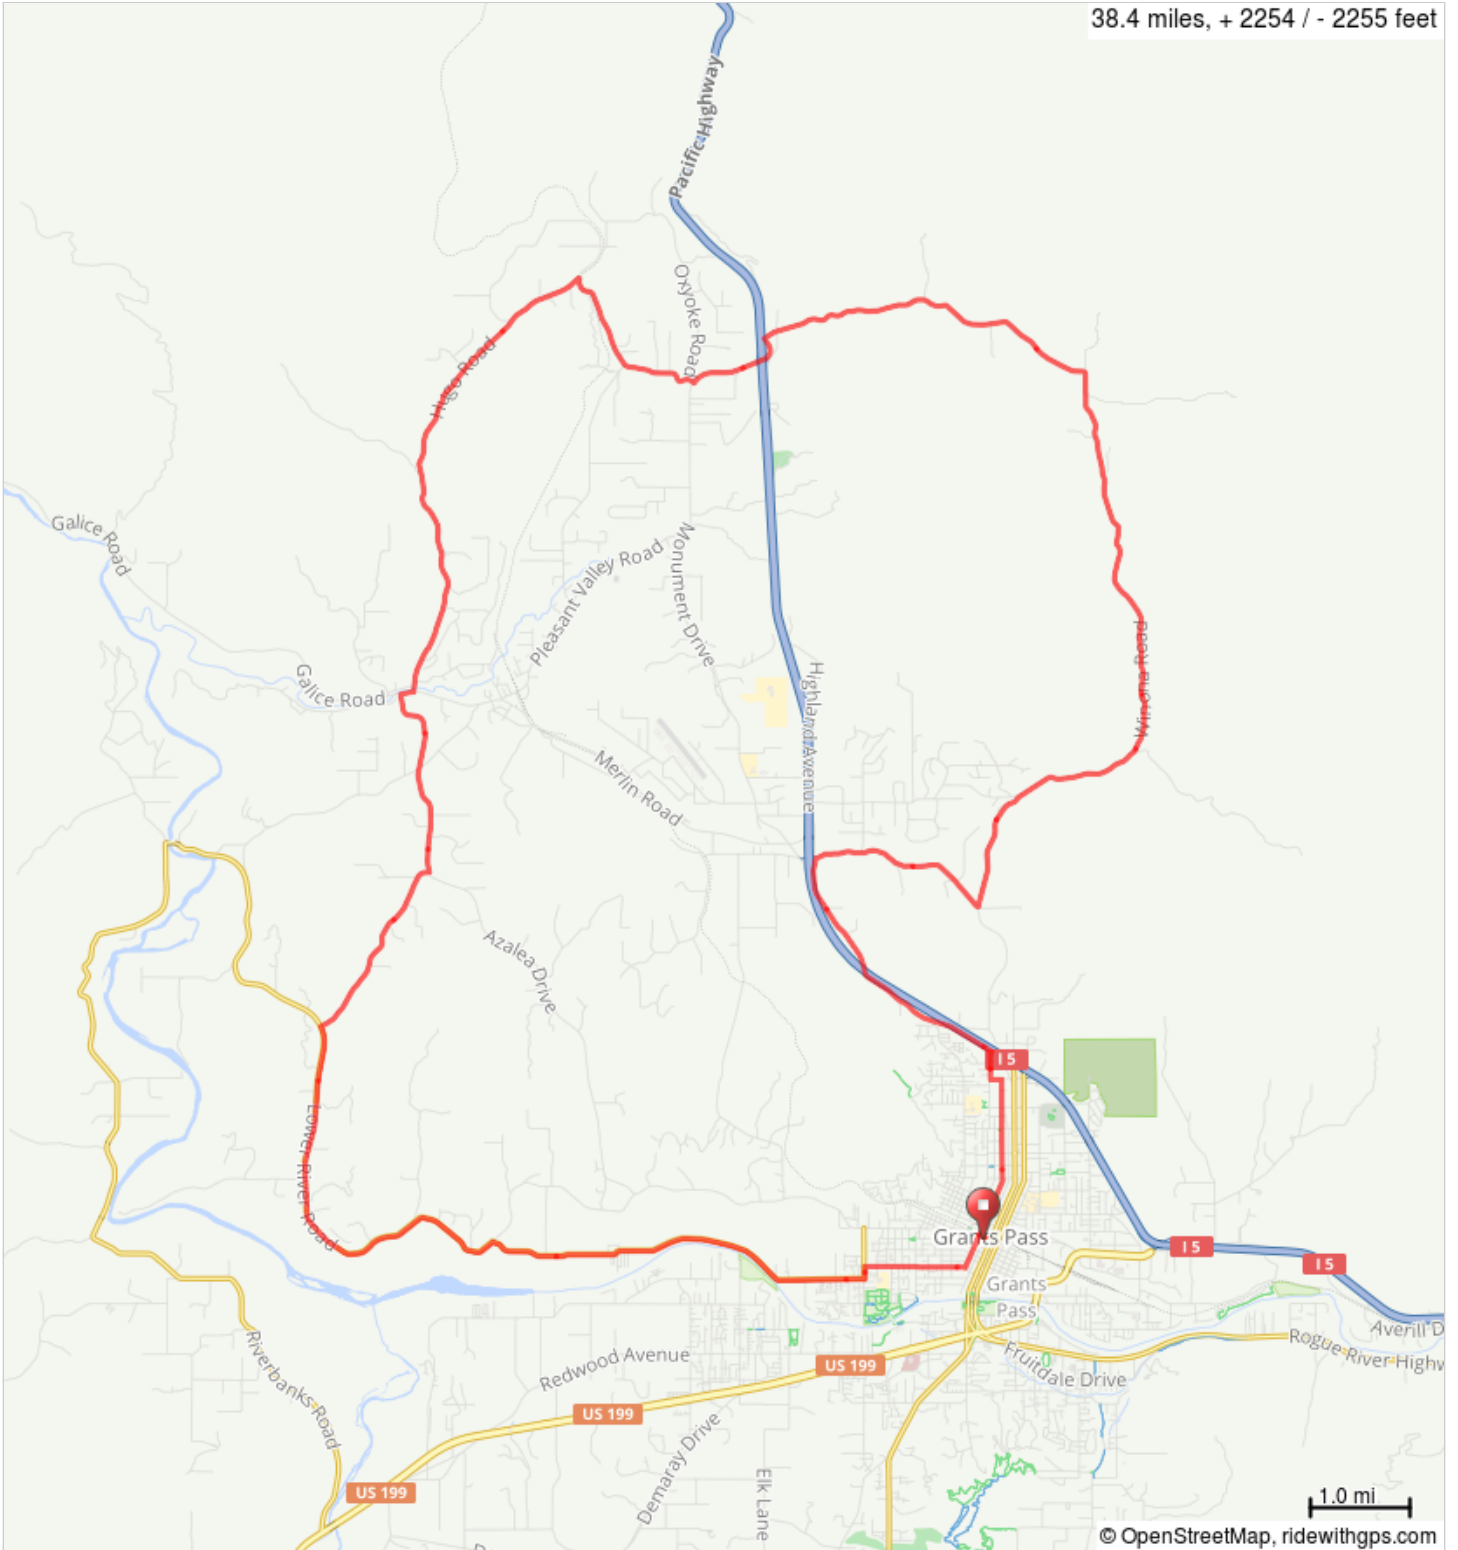

# WINONA ROAD/HUGO LOOP

38.4 miles, + 2254 / - 2255 feet

## WINONA ROAD/HUGO LOOP

Num	Dist	Type	Note
1.	0.0		Start of route
2.	0.1		R onto Southwest 4th Street
3.	0.1		Continue onto Northwest 4th Street
4.	0.7		L onto Northwest Evelyn Avenue
5.	0.7		R onto Northwest Washington Boulevard
6.	1.7		L onto Northwest Morgan Lane
7.	1.8		R onto Northwest Hawthorne Avenue
8.	2.1		L onto Vine Street
9.	2.7		Continue onto Northwest Highland Avenue
10.	3.1		Continue onto Highland Avenue
11.	4.9		R onto Donaldson Road
12.	6.8		L onto Granite Hill Road
13.	9.3		Continue onto Winona Road
14.	13.1		Continue onto Jumpoff Joe Creek Road
15.	16.9		L onto Monument Drive
16.	17.1		Continue onto Jumpoff Joe Connection #2
17.	17.2		Continue onto Monument Drive
18.	17.9		R onto Three Pines Road
19.	17.9		RE-GROUP POINT
20.	19.6		L
21.	19.7		L onto Hugo Road
22.	24.6		R onto Galice Road
23.	24.8		L onto Azalea Drive
24.	26.7		R onto Ewe Creek Road
25.	28.7		L onto Lower River Road, OR 260
26.	36.9		L onto Lincoln Road, OR 260
27.	37.0		R onto Southwest Bridge Street
28.	38.0		L onto Southwest 4th Street
29.	38.4		R onto Southwest G Street
30.	38.4		End of route

38.4 miles. +2234/-2236 feet