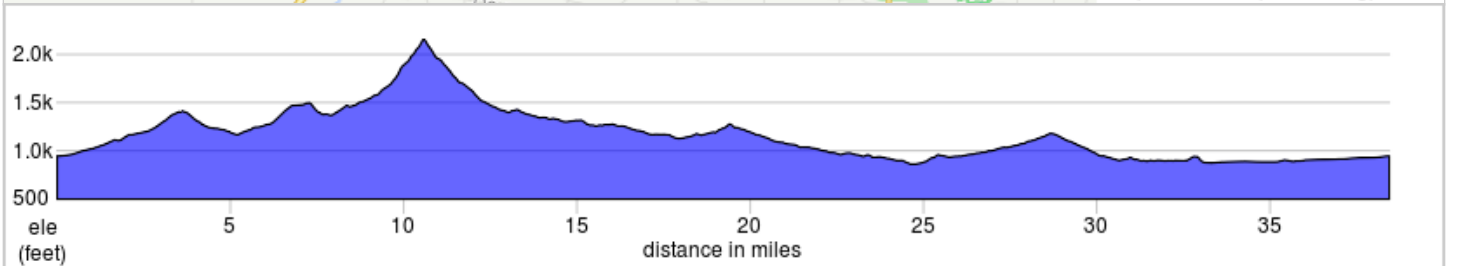

# WINONA ROAD/HUGO LOOP

38.4 miles, + 2254 / - 2255 feet

## WINONA ROAD/HUGO LOOP

Num	Dist	Type	Note
1.	0.0		Start of route
2.	0.1		R onto Southwest 4th Street
3.	0.1		Continue onto Northwest 4th Street
4.	0.7		L onto Northwest Evelyn Avenue
5.	0.7		R onto Northwest Washington Boulevard
6.	1.7		L onto Northwest Morgan Lane
7.	1.8		R onto Northwest Hawthorne Avenue
8.	2.1		L onto Vine Street
9.	2.7		Continue onto Northwest Highland Avenue
10.	3.1		Continue onto Highland Avenue
11.	4.9		R onto Donaldson Road
12.	6.8		L onto Granite Hill Road
13.	9.3		Continue onto Winona Road
14.	13.1		Continue onto Jumpoff Joe Creek Road
15.	16.9		L onto Monument Drive
16.	17.1		Continue onto Jumpoff Joe Connection #2
17.	17.2		Continue onto Monument Drive
18.	17.9		R onto Three Pines Road
19.	17.9		RE-GROUP POINT
20.	19.6		L
21.	19.7		L onto Hugo Road
22.	24.6		R onto Galice Road
23.	24.8		L onto Azalea Drive
24.	26.7		R onto Ewe Creek Road
25.	28.7		L onto Lower River Road, OR 260
26.	36.9		L onto Lincoln Road, OR 260
27.	37.0		R onto Southwest Bridge Street
28.	38.0		L onto Southwest 4th Street
29.	38.4		R onto Southwest G Street
30.	38.4		End of route

38.4 miles. +2234/-2236 feet